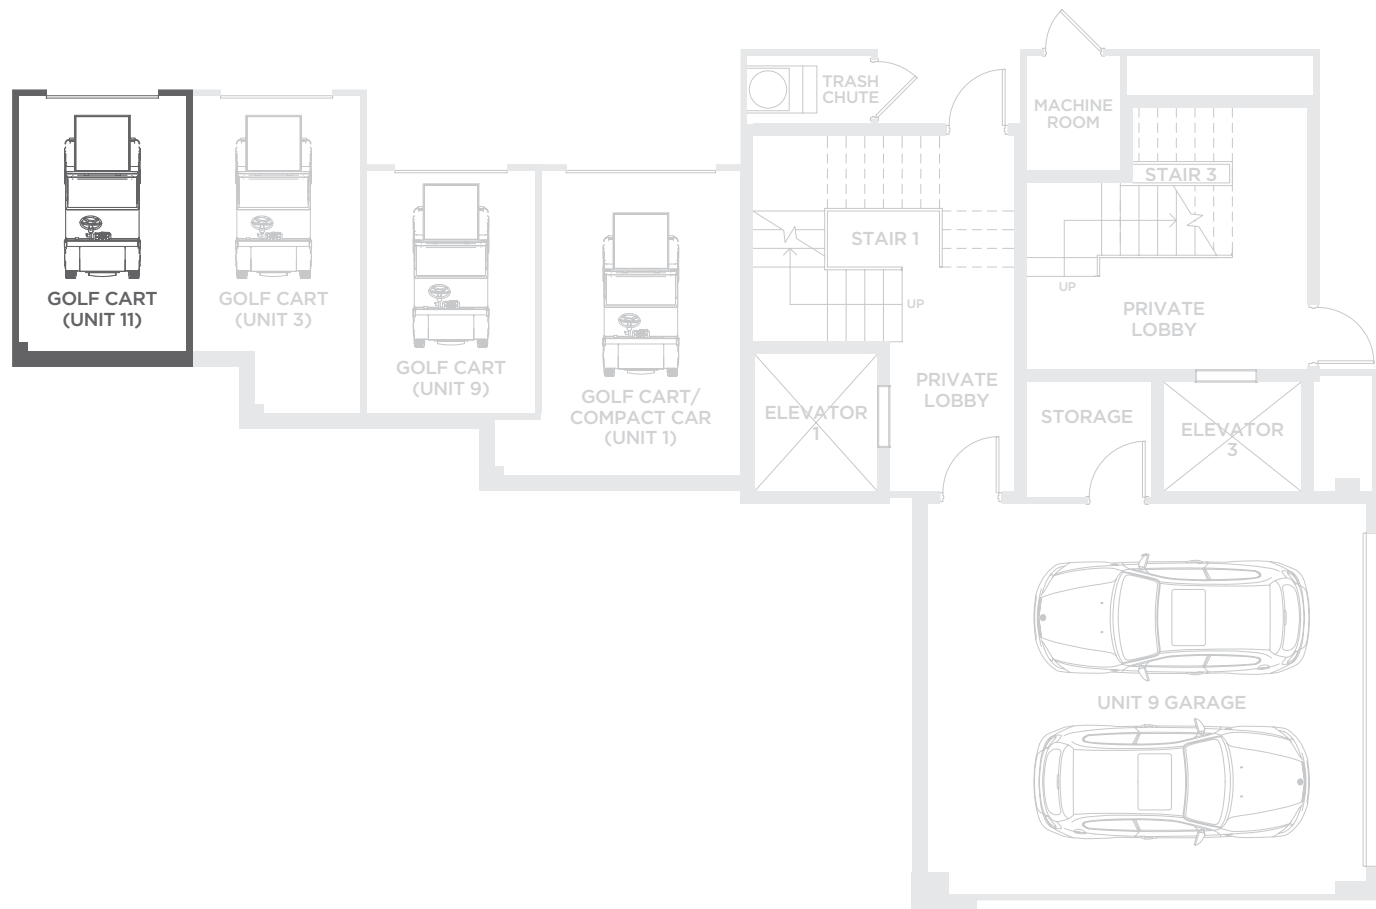

REMBRANDT

SECOND FLOOR

4	5.5	3,628	900	471	123	5,122
BEDROOMS	BATHS	A/C LIVING AREA	COVERED TERRACES	A/C GARAGE	NON-A/C GOLF CART GARAGE	TOTAL AREA

1901 SOUTH OCEAN BOULEVARD, DELRAY BEACH, FLORIDA 33483

OCEANDELRAY.COM | (800) 793-9783

REMBRANDT

ENTRY PLAN

SECOND FLOOR

4	5.5	3,628	900	471	123	5,122
BEDROOMS	BATHS	A/C LIVING AREA	COVERED TERRACES	A/C GARAGE	NON-A/C GOLF CART GARAGE	TOTAL AREA

1901 SOUTH OCEAN BOULEVARD, DELRAY BEACH, FLORIDA 33483
 OCEANDELRAY.COM | (800) 793-9783