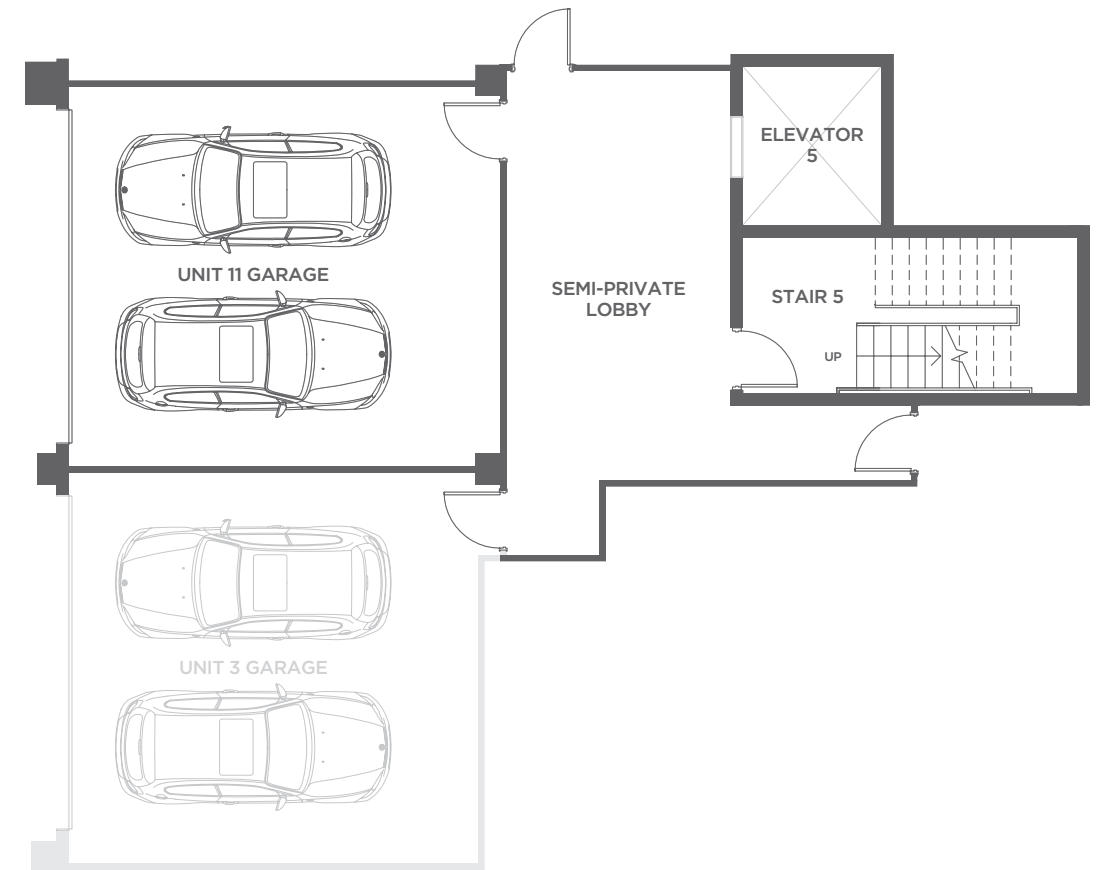

REMBRANDT

SECOND FLOOR

4	5.5	3,628	900	471	123	5,122
BEDROOMS	BATHS	A/C LIVING AREA	COVERED TERRACES	A/C GARAGE	NON-A/C GOLF CART GARAGE	TOTAL AREA

1901 SOUTH OCEAN BOULEVARD, DELRAY BEACH, FLORIDA 33483

OCEANDELRAY.COM | (800) 793-9783

REMBRANDT

ENTRY PLAN

SECOND FLOOR

4	5.5	3,628	900	471	123	5,122
BEDROOMS	BATHS	A/C LIVING AREA	COVERED TERRACES	A/C GARAGE	NON-A/C GOLF CART GARAGE	TOTAL AREA

1901 SOUTH OCEAN BOULEVARD, DELRAY BEACH, FLORIDA 33483
 OCEANDELRAY.COM | (800) 793-9783