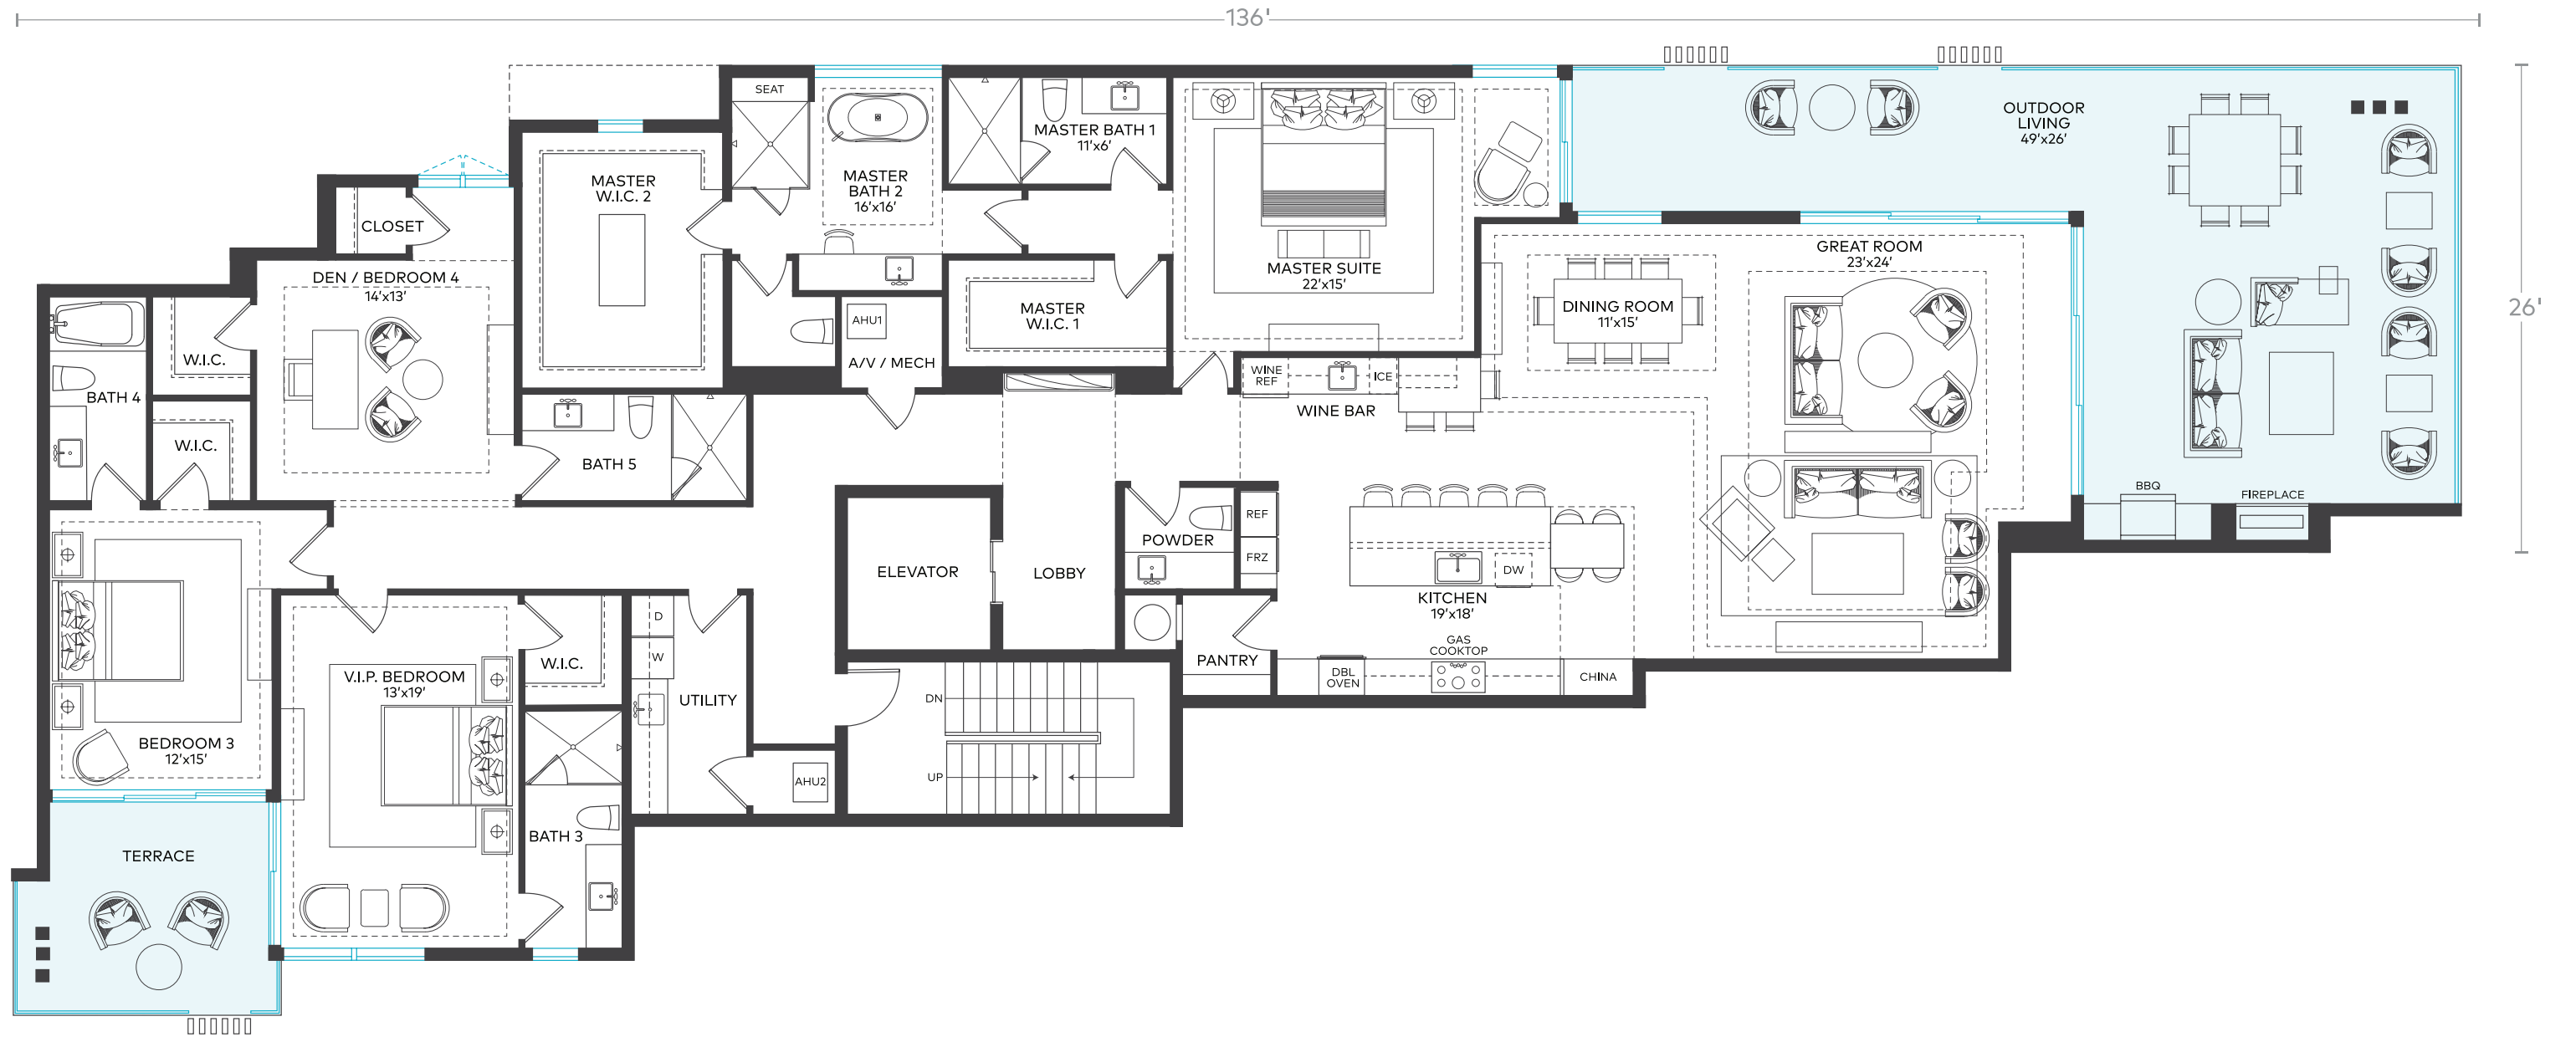

REMBRANDT

SECOND FLOOR

4	5.5	3,628	900	471	123	5,122
BEDROOMS	BATHS	A/C LIVING AREA	COVERED TERRACES	A/C GARAGE	NON-A/C GOLF CART GARAGE	TOTAL AREA

1901 SOUTH OCEAN BOULEVARD, DELRAY BEACH, FLORIDA 33483

OCEANDELRAY.COM | (800) 793-9783

REMBRANDT

ENTRY PLAN

SECOND FLOOR

4	5.5	3,628	900	471	123	5,122
BEDROOMS	BATHS	A/C LIVING AREA	COVERED TERRACES	A/C GARAGE	NON-A/C GOLF CART GARAGE	TOTAL AREA

1901 SOUTH OCEAN BOULEVARD, DELRAY BEACH, FLORIDA 33483
 OCEANDELRAY.COM | (800) 793-9783