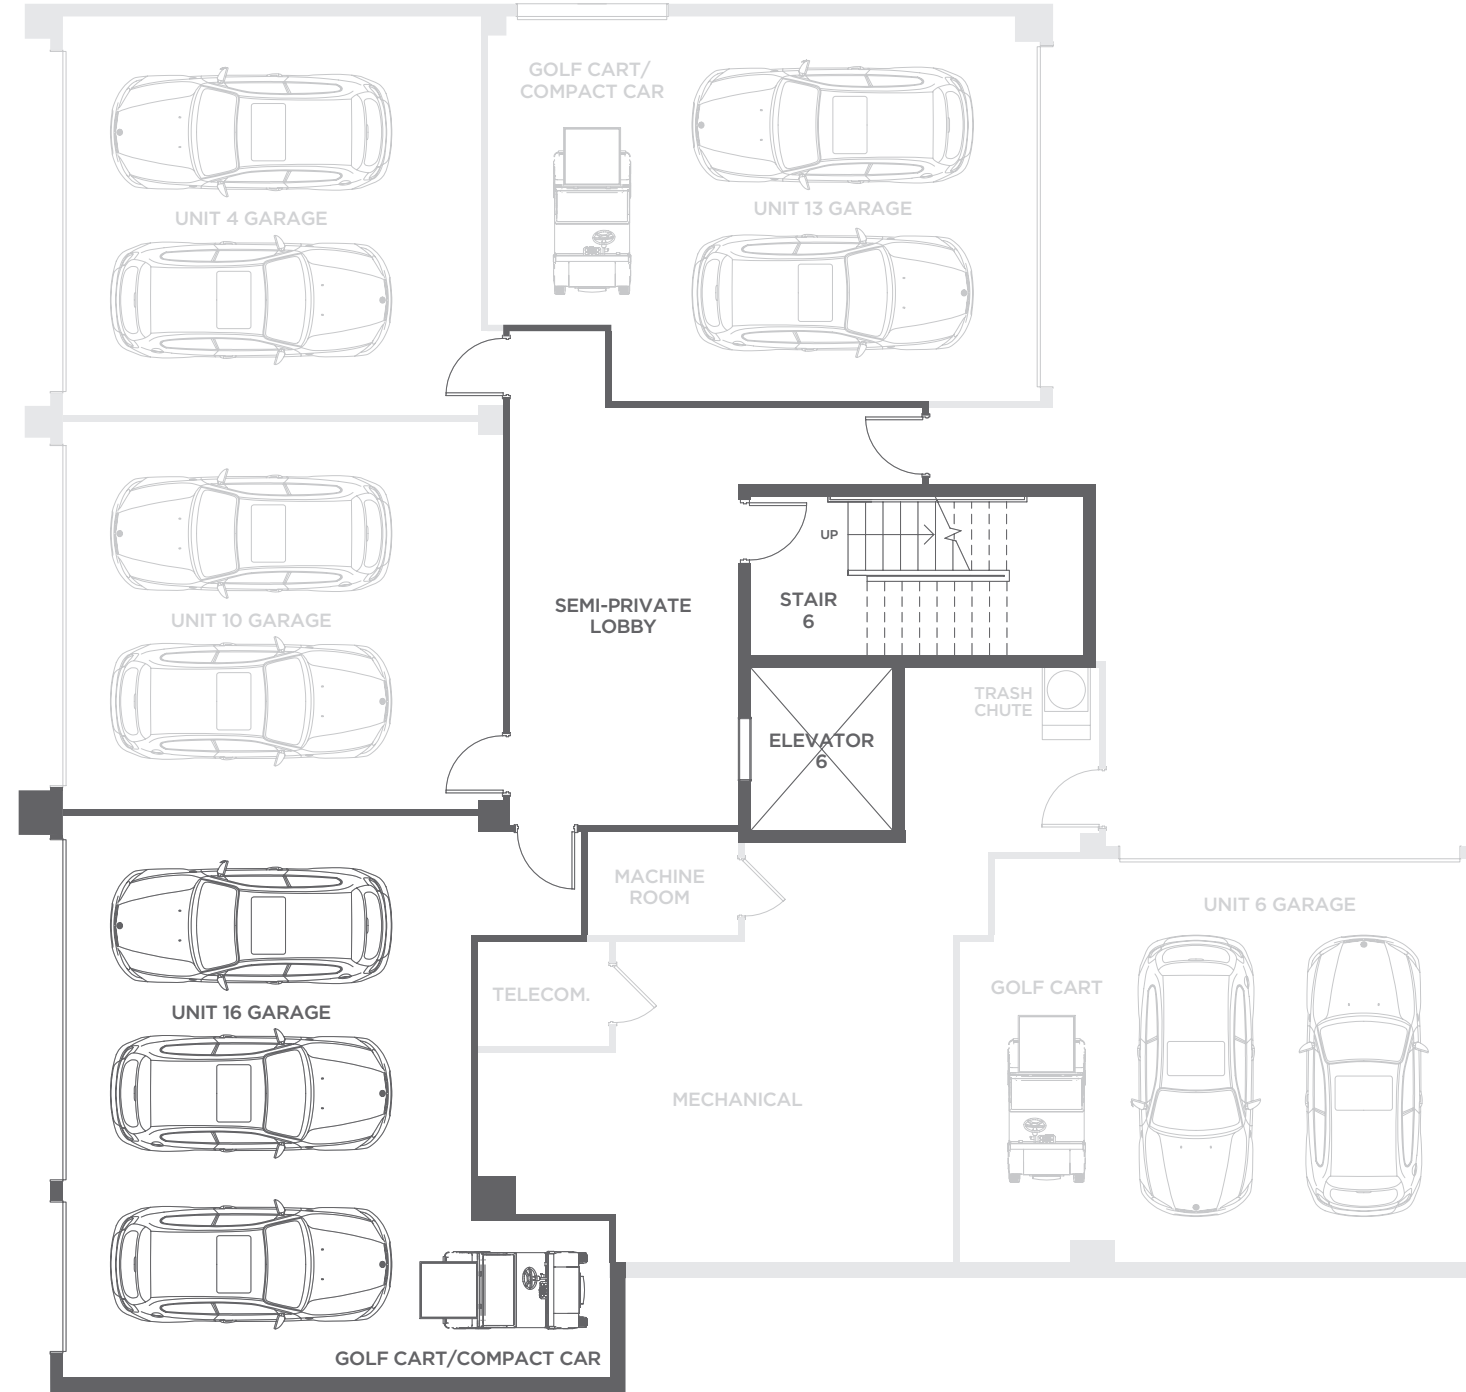

## THIRD FLOOR

<b>5</b>	<b>6.5</b>	<b>4,473</b>	<b>938</b>	<b>1,705</b>	<b>716</b>	<b>7,832</b>
BEDROOMS	BATHS	A/C LIVING AREA	COVERED TERRACES	OPEN TERRACE	A/C GARAGE	TOTAL AREA

1901 SOUTH OCEAN BOULEVARD, DELRAY BEACH, FLORIDA 33483

## ENTRY PLAN

### THIRD FLOOR

<b>5</b>	<b>6.5</b>	<b>4,473</b>	<b>938</b>	<b>1,705</b>	<b>716</b>	<b>7,832</b>
BEDROOMS	BATHS	A/C LIVING AREA	COVERED TERRACES	OPEN TERRACE	A/C GARAGE	TOTAL AREA

1901 SOUTH OCEAN BOULEVARD, DELRAY BEACH, FLORIDA 33483  
 OCEANDELRAY.COM | (800) 793-9783