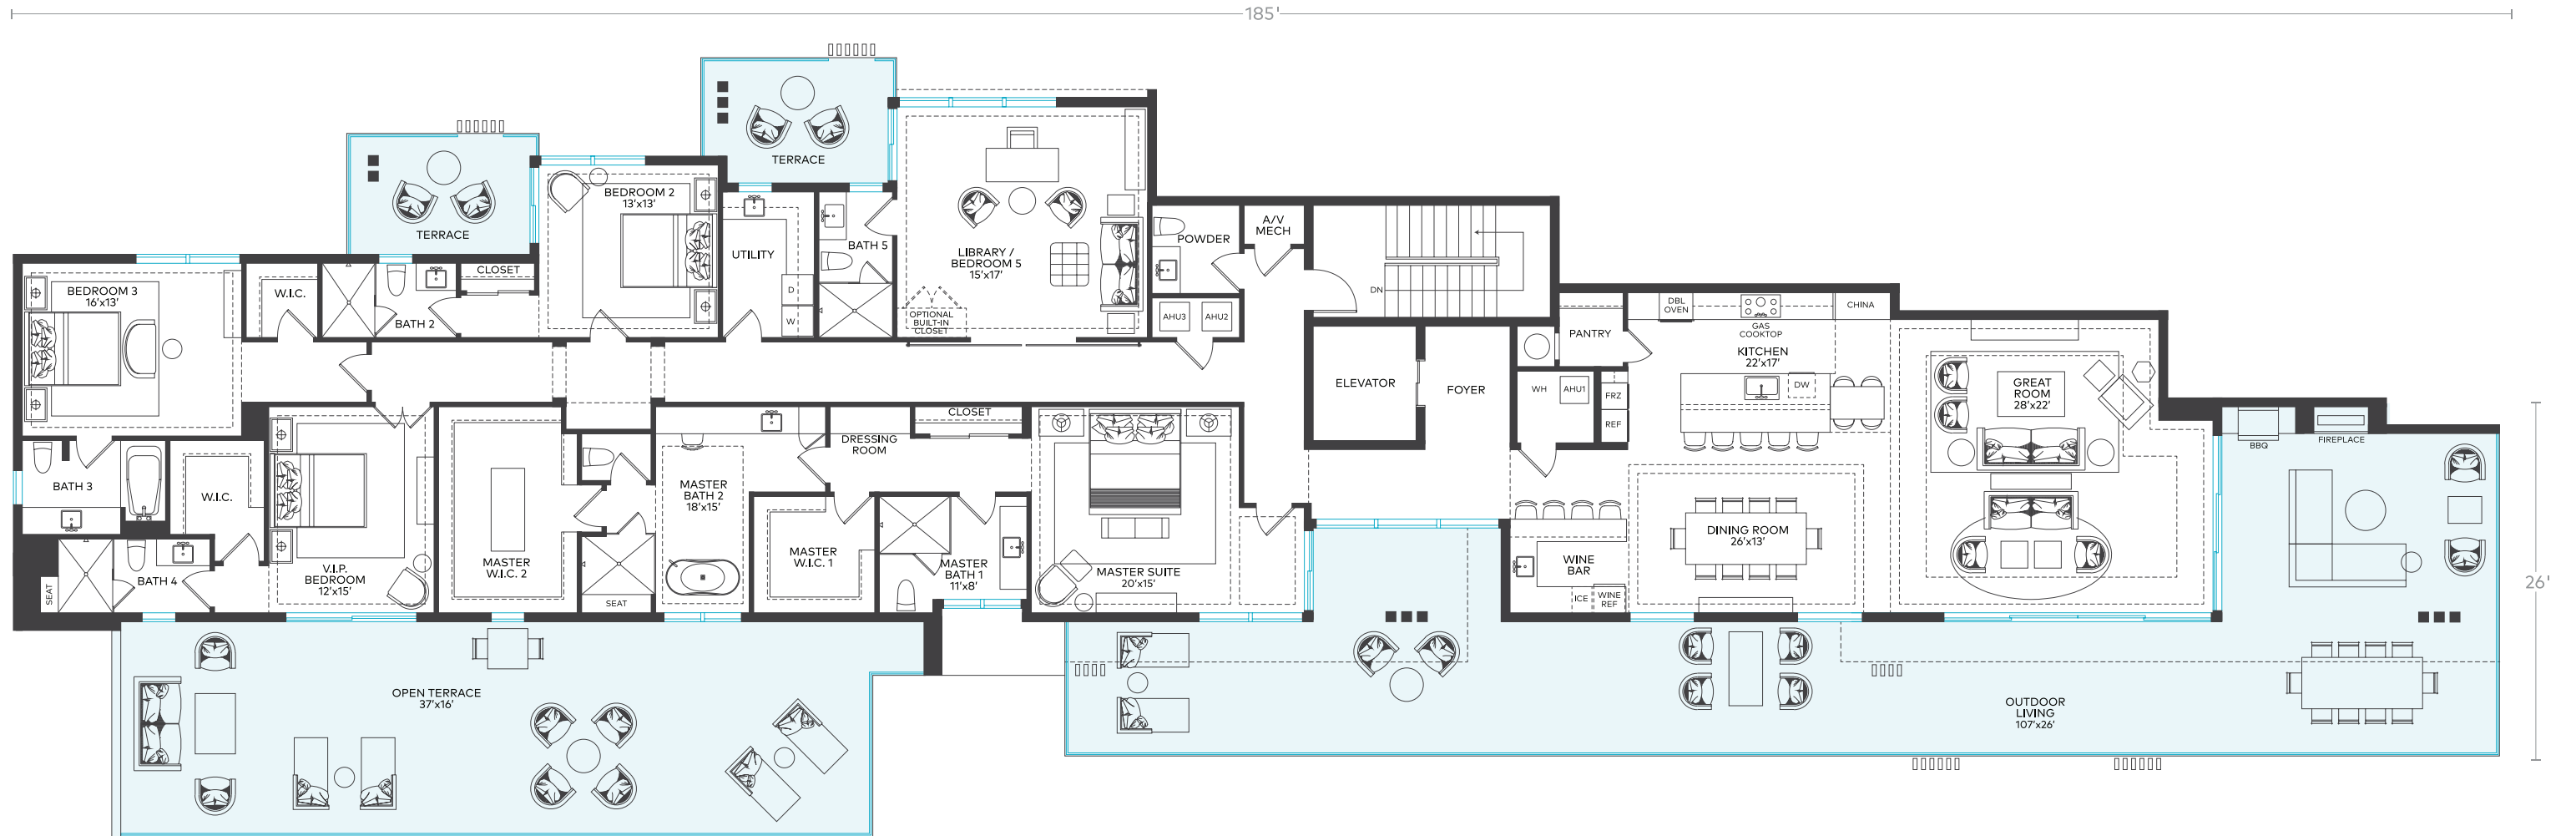

## THIRD FLOOR

<b>5</b>	<b>6.5</b>	<b>4,473</b>	<b>938</b>	<b>1,705</b>	<b>716</b>	<b>7,832</b>
BEDROOMS	BATHS	A/C LIVING AREA	COVERED TERRACES	OPEN TERRACE	A/C GARAGE	TOTAL AREA

1901 SOUTH OCEAN BOULEVARD, DELRAY BEACH, FLORIDA 33483

## ENTRY PLAN

### THIRD FLOOR

<b>5</b>	<b>6.5</b>	<b>4,473</b>	<b>938</b>	<b>1,705</b>	<b>716</b>	<b>7,832</b>
BEDROOMS	BATHS	A/C LIVING AREA	COVERED TERRACES	OPEN TERRACE	A/C GARAGE	TOTAL AREA

1901 SOUTH OCEAN BOULEVARD, DELRAY BEACH, FLORIDA 33483  
 OCEANDELRAY.COM | (800) 793-9783