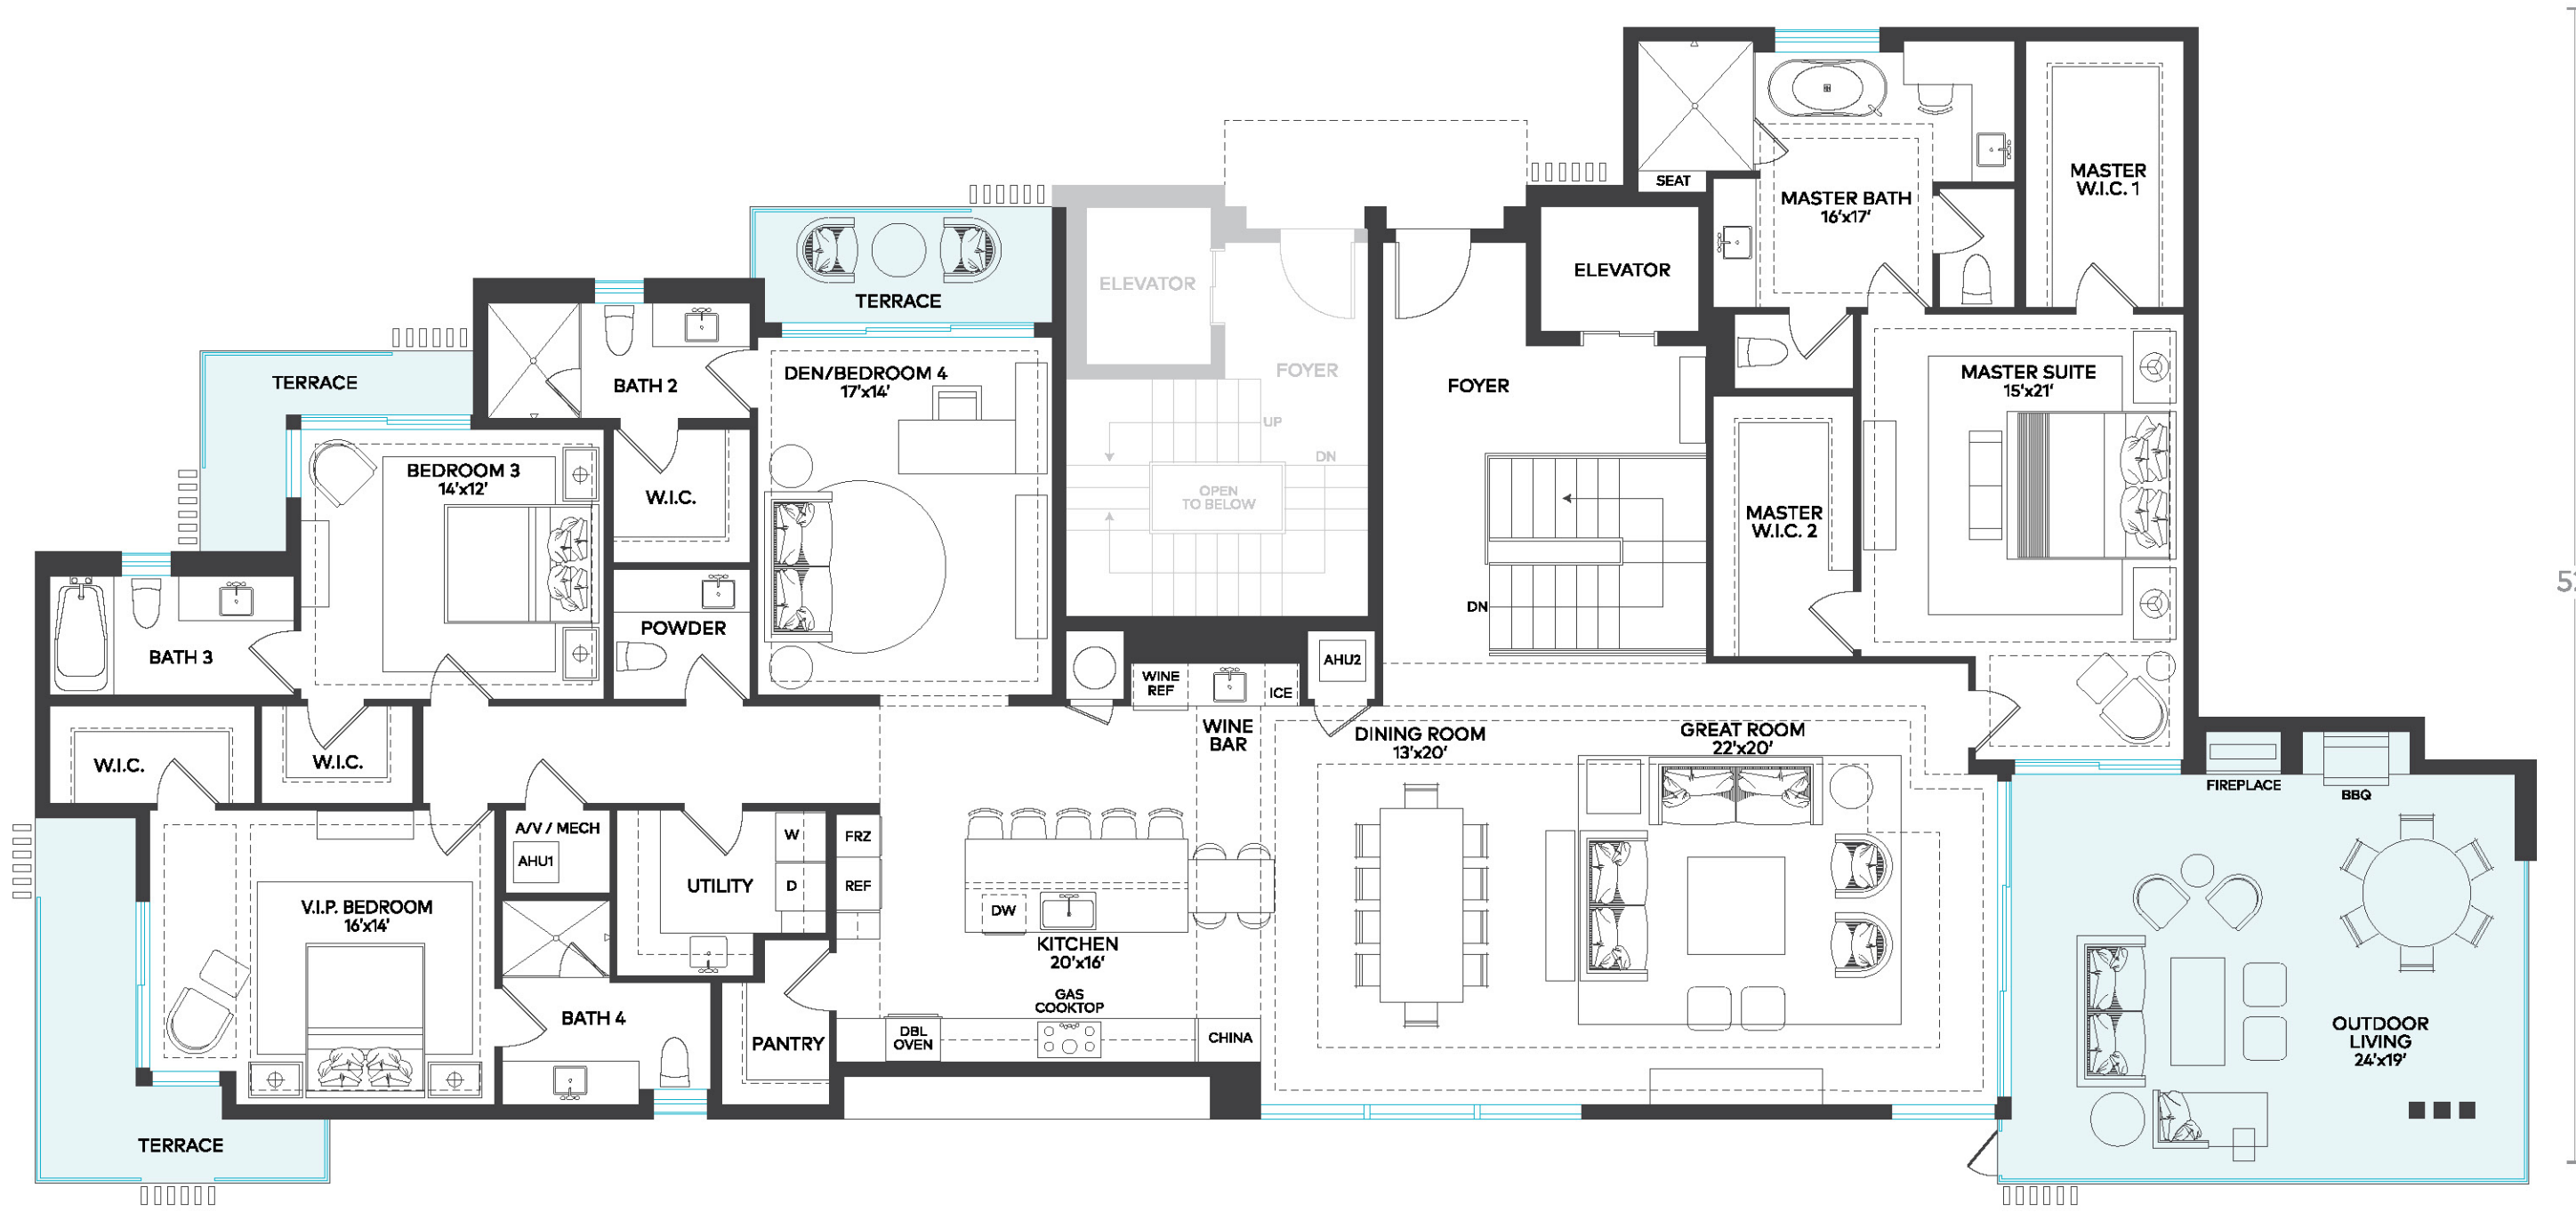

# PALLADIO

116'

52'

## FIRST FLOOR

<b>4</b>	<b>4.5</b>	<b>3,576</b>	<b>725</b>	<b>103</b>	<b>423</b>	<b>217</b>	<b>4,941</b>	<b>836</b>
BEDROOMS	BATHS	A/C LIVING AREA	COVERED TERRACES	OPEN TERRACES	A/C GARAGE	NON-A/C GOLF CART GARAGE	TOTAL AREA	PRIVATE YARD S.F.